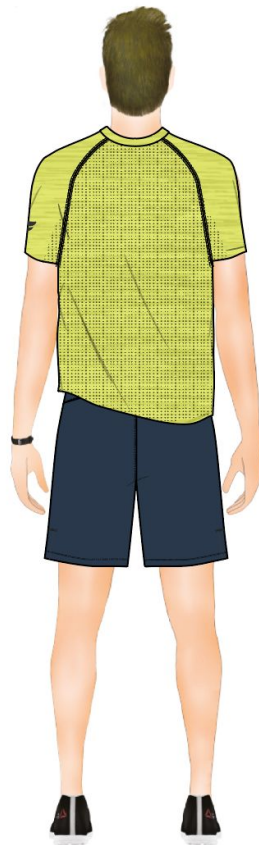

FL | MEN
Q1 2021

Q1 COLOR INSPO - JANUARY 2021

Q1 '21- JANUARY COLOR

BLACK
19-4007 TCX
C/O

CHARCOAL
18-0601 TCX
C/O

STONE
17-3802 TCX
C/O

CLOUD GREY
13-4201 TCX
NEW

WHITE
11-4001 TCX
C/O

ACID GREEN
13-0651 TCX
NEW

NAUTILUS
19-4113 TSX
C/O

WHITE OUT CAMO

BLACK HEATHER
C/O

GREY HEATHER
C/O

WHITE HEATHER
NEW

Q1 COLOR INSPO - FEBRUARY 2021

Q1 '21 - FEBRUARY COLOR

NAVY
19-3920 TCX
C/O

ASH
15-0703 TCX
C/O

DUSTY PURPLE
19-3716 TCX
NEW

LIGHT PLUM
16-3209 TSX
C/O

DUSK
18-3910 TCX
C/O

HORIZON BLUE
14-4106 TCX
C/O

NAVY HEATHER

GREY HEATHER