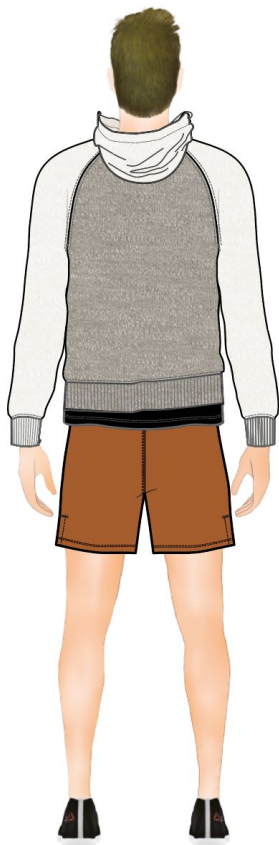

KHAKI
15-0719 TCX
NEW

BIRCH
13-0905 TCX
C/O

BLACK HEATHER
C/O

TAUPE HEATHER
BROS B2V027
Vol. 40, 04-4
NEW

BONE HEATHER
BROS B0208
Vol. 46, 07-1
C/O

TACTILE EMBROIDERY

COURTSIDE

FRONT ROW

HD EMBROIDERED
OUTLINE

CHENILLE
EMBROIDERY

MFJ003 - THE COURTSIDE HOODIE /
MFJ003-G (GRAPHIC)
KHAKE

MFB020 - THE COURTSIDE SHORT
TEAK

★ Q1 2021 - JAN % STYLES

★ Q1 2021 - JAN % STYLES