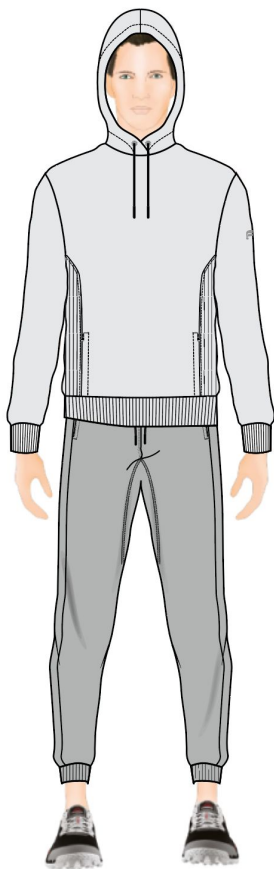

FL | MEN
Q1 2021

Q1 COLOR INSPO - JANUARY 2021

Q1 '21- JANUARY COLOR

BLACK
19-4007 TCX
C/O

CHARCOAL
18-0601 TCX
C/O

STONE
17-3802 TCX
C/O

CLOUD GREY
13-4201 TCX
NEW

WHITE
11-4001 TCX
C/O

ACID GREEN
13-0651 TCX
NEW

NAUTILUS
19-4113 TSX
C/O

WHITE OUT CAMO

BLACK HEATHER
C/O

GREY HEATHER
C/O

WHITE HEATHER
NEW

Q1 COLOR INSPO - FEBRUARY 2021

Q1 '21 - FEBRUARY COLOR

NAVY
19-3920 TCX
C/O

ASH
15-0703 TCX
C/O

DUSTY PURPLE
19-3716 TCX
NEW

LIGHT PLUM
16-3209 TSX
C/O

DUSK
18-3910 TCX
C/O

HORIZON BLUE
14-4106 TCX
C/O

NAVY HEATHER

GREY HEATHER