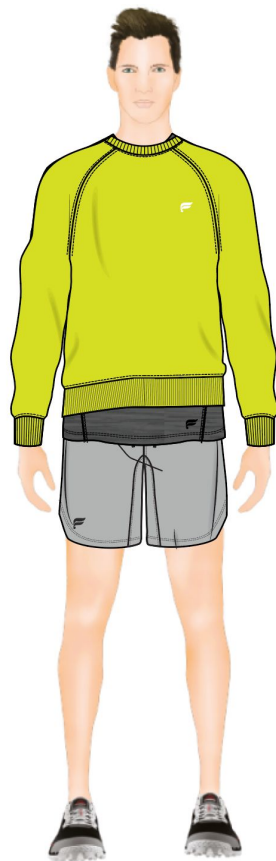

FL | MEN
Q1 2021

Q1 COLOR INSPO - JANUARY 2021

Q1 '21- JANUARY COLOR

BLACK
19-4007 TCX
C/O

CHARCOAL
18-0601 TCX
C/O

STONE
17-3802 TCX
C/O

CLOUD GREY
13-4201 TCX
NEW

WHITE
11-4001 TCX
C/O

ACID GREEN
13-0651 TCX
NEW

NAUTILUS
19-4113 TSX
C/O

WHITE OUT CAMO

BLACK HEATHER
C/O

GREY HEATHER
C/O

WHITE HEATHER
NEW

Q1 COLOR INSPO - FEBRUARY 2021

Q1 '21 - FEBRUARY COLOR

NAVY
19-3920 TCX
C/O

ASH
15-0703 TCX
C/O

DUSTY PURPLE
19-3716 TCX
NEW

LIGHT PLUM
16-3209 TSX
C/O

DUSK
18-3910 TCX
C/O

HORIZON BLUE
14-4106 TCX
C/O

NAVY HEATHER

GREY HEATHER