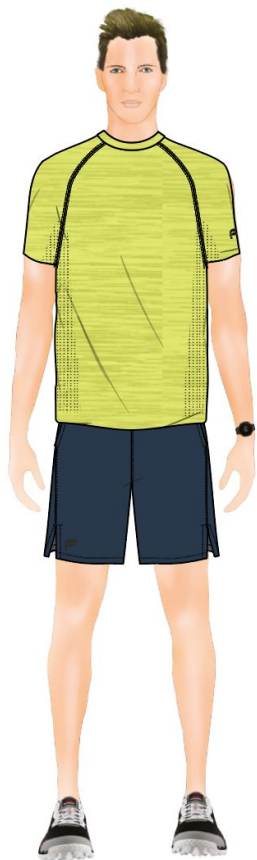

FL | MEN
Q1 2021

Q1 COLOR INSPO - JANUARY 2021

Q1 '21- JANUARY COLOR

BLACK
19-4007 TCX
C/O

CHARCOAL
18-0601 TCX
C/O

STONE
17-3802 TCX
C/O

CLOUD GREY
13-4201 TCX
NEW

WHITE
11-4001 TCX
C/O

ACID GREEN
13-0651 TCX
NEW

NAUTILUS
19-4113 TSX
C/O

WHITE OUT CAMO

BLACK HEATHER
C/O

GREY HEATHER
C/O

WHITE HEATHER
NEW

Q1 COLOR INSPO - FEBRUARY 2021

Q1 '21 - FEBRUARY COLOR

NAVY
19-3920 TCX
C/O

ASH
15-0703 TCX
C/O

DUSTY PURPLE
19-3716 TCX
NEW

LIGHT PLUM
16-3209 TSX
C/O

DUSK
18-3910 TCX
C/O

HORIZON BLUE
14-4106 TCX
C/O

NAVY HEATHER

GREY HEATHER