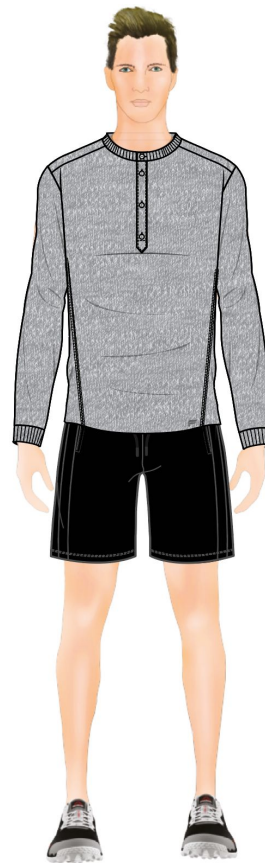

★ Q1 2021 - JAN % STYLES