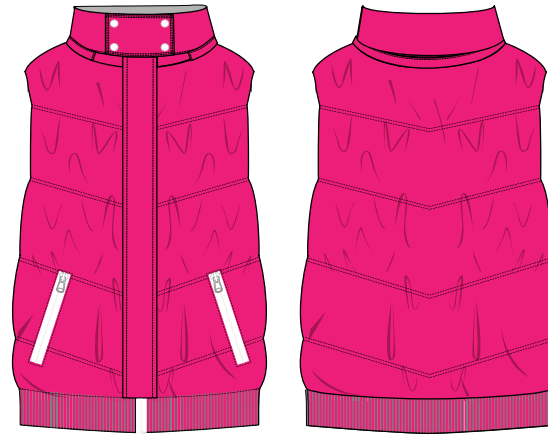

STYLE# 5212 LONG SLEEVE SWEATER  
100% EXTRA FINE MERINO WOOL-

STYLE# 18109 LONG SLEEVE CROPTOP  
95/5 VISCOSE ELASTANE-

STYLE# 5208 PUFF JACKET

STYLE# 11335 SKI PANT

STYLE# 11338 SKI PANT  
95/5 VISCOSE ELASTANE-

STYLE# ---- SNOW GLOVE

STYLE# 5211 **LONG SLEEVE SWEATER**  
100% EXTRA FINE MERINO WOOL

STYLE# 18112 **LONG SLEEVE BASE LAYER**  
100% EXTRA FINE MERINO WOOL- REF "PERFECT  
MOMENT" SAMPLE

STYLE# 11335 **SKI PANT**

STYLE# 11142 **LONG BASE LAYER**  
100% EXTRA FINE MERINO WOOL-

STYLE# 18113 LONG SLEEVE BASE LAYER  
95/5 VISCOSE ELASTANE- REF "TOPSHOP" SAMPLE

STYLE# 5210 PUFF VEST

STYLE# 11340 FITTED SKI PANT  
90/10 POLY SPAN TECH JERSEY 300 GSM

STYLE# ---- SNOW GLOVE

STYLE# ---- SNOW BEANIE

STYLE# 5209 PUFF JACKET

STYLE# 18110 LONG SLEEVE BASE LAYER  
95/5 90/10 POLY SPAN TECH JERSEY 250GSM-

STYLE# 11341 SKI PANT

STYLE# 11336 LONG BASE LAYER TIGHT  
100% EXTRA FINE MERINO WOOL-