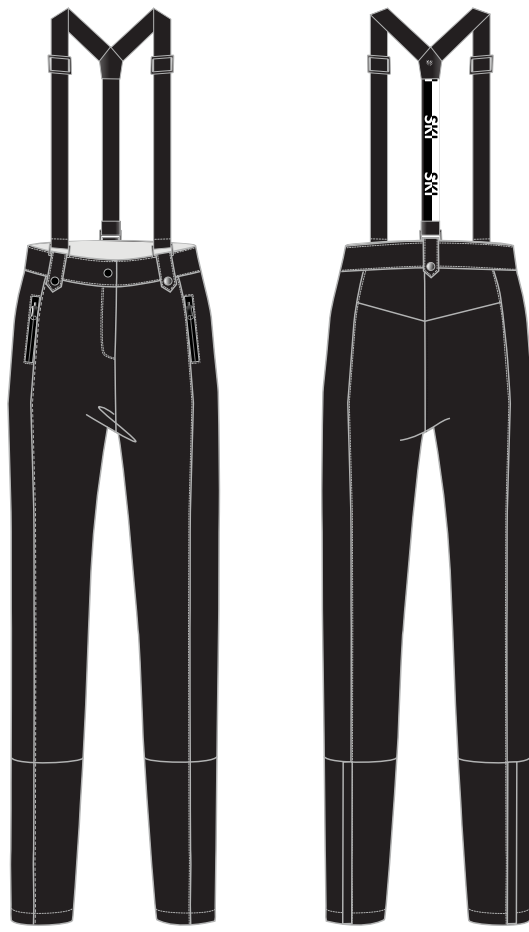

STYLE# 5212 LONG SLEEVE SWEATER  
100% EXTRA FINE MERINO WOOL-

STYLE# 18109 LONG SLEEVE CROPTOP  
95/5 VISCOSE ELASTANE-

STYLE# 5208 PUFF JACKET

STYLE# 11335 SKI PANT

STYLE# 11338 SKI PANT  
95/5 VISCOSE ELASTANE-

STYLE# ---- SNOW GLOVE

STYLE# 5211 **LONG SLEEVE SWEATER**  
100% EXTRA FINE MERINO WOOL

STYLE# 18112 **LONG SLEEVE BASE LAYER**  
100% EXTRA FINE MERINO WOOL- REF "PERFECT  
MOMENT" SAMPLE

STYLE# 11335 **SKI PANT**

STYLE# 11142 **LONG BASE LAYER**  
100% EXTRA FINE MERINO WOOL-

STYLE# 18113 LONG SLEEVE BASE LAYER  
95/5 VISCOSE ELASTANE- REF "TOPSHOP" SAMPLE

STYLE# 5210 PUFF VEST

STYLE# 11340 FITTED SKI PANT  
90/10 POLY SPAN TECH JERSEY 300 GSM