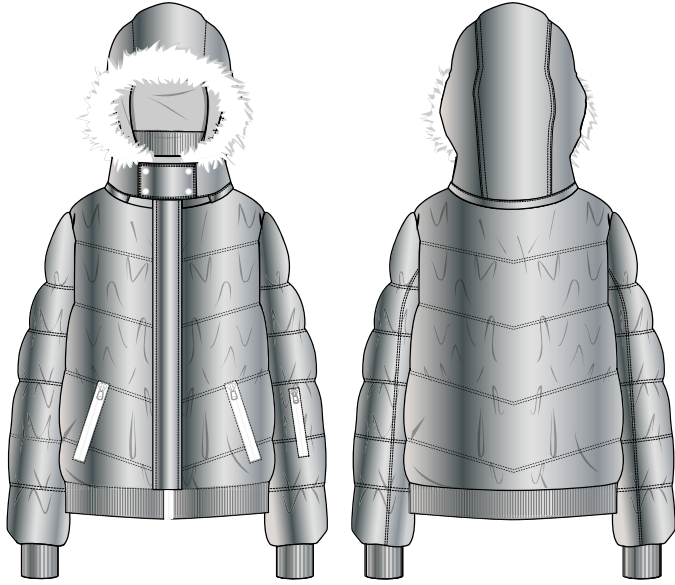

STYLE# 5212 LONG SLEEVE SWEATER  
100% EXTRA FINE MERINO WOOL-

STYLE# 18109 LONG SLEEVE CROPTOP  
95/5 VISCOSE ELASTANE-

STYLE# 5208 PUFF JACKET

STYLE# 11335 SKI PANT

STYLE# 11338 SKI PANT  
95/5 VISCOSE ELASTANE-

STYLE# ---- SNOW GLOVE

STYLE# 5211 **LONG SLEEVE SWEATER**  
100% EXTRA FINE MERINO WOOL

STYLE# 18112 **LONG SLEEVE BASE LAYER**  
100% EXTRA FINE MERINO WOOL- REF "PERFECT  
MOMENT" SAMPLE

STYLE# 11335 **SKI PANT**

STYLE# 11142 **LONG BASE LAYER**  
100% EXTRA FINE MERINO WOOL-

STYLE# 18113 LONG SLEEVE BASE LAYER  
95/5 VISCOSE ELASTANE- REF "TOPSHOP" SAMPLE

STYLE# 5210 PUFF VEST

STYLE# 11340 FITTED SKI PANT  
90/10 POLY SPAN TECH JERSEY 300 GSM

STYLE# ---- SNOW GLOVE

STYLE# ---- SNOW BEANIE

STYLE# 5209 PUFF JACKET

STYLE# 18110 LONG SLEEVE BASE LAYER  
95/5 90/10 POLY SPAN TECH JERSEY 250GSM-

STYLE# 11341 SKI PANT

STYLE# 11336 LONG BASE LAYER TIGHT  
100% EXTRA FINE MERINO WOOL-