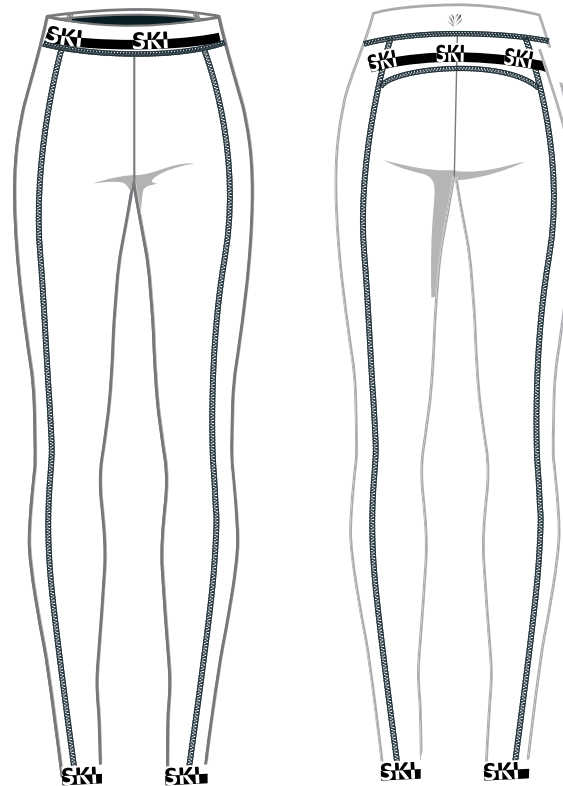

STYLE# 5212 LONG SLEEVE SWEATER  
100% EXTRA FINE MERINO WOOL-

STYLE# 18109 LONG SLEEVE CROPTOP  
95/5 VISCOSE ELASTANE-

STYLE# 5208 PUFF JACKET

STYLE# 11335 SKI PANT

STYLE# 11338 SKI PANT  
95/5 VISCOSE ELASTANE-

STYLE# ---- SNOW GLOVE

STYLE# 5211 **LONG SLEEVE SWEATER**  
100% EXTRA FINE MERINO WOOL

STYLE# 18112 **LONG SLEEVE BASE LAYER**  
100% EXTRA FINE MERINO WOOL- REF "PERFECT  
MOMENT" SAMPLE

STYLE# 11335 **SKI PANT**

STYLE# 11142 **LONG BASE LAYER**  
100% EXTRA FINE MERINO WOOL-

STYLE# 18113 LONG SLEEVE BASE LAYER  
95/5 VISCOSE ELASTANE- REF "TOPSHOP" SAMPLE

STYLE# 5210 PUFF VEST

STYLE# 11340 FITTED SKI PANT  
90/10 POLY SPAN TECH JERSEY 300 GSM