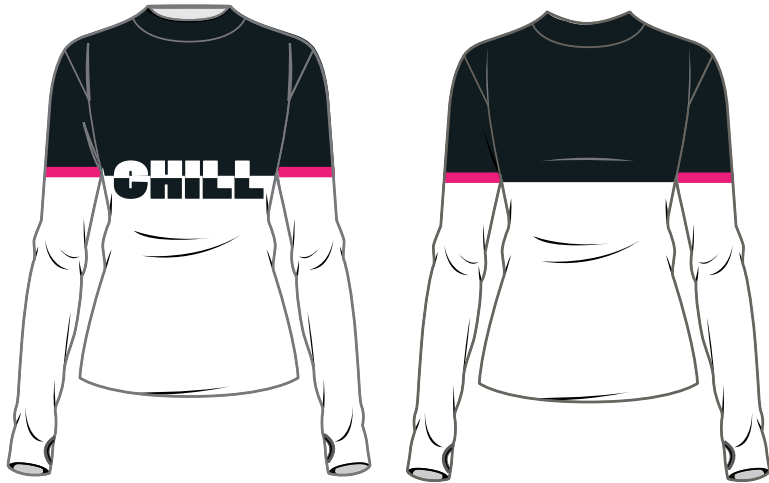

STYLE# 5212 LONG SLEEVE SWEATER  
100% EXTRA FINE MERINO WOOL-

STYLE# 18109 LONG SLEEVE CROPTOP  
95/5 VISCOSE ELASTANE-

STYLE# 5208 PUFF JACKET

STYLE# 11335 SKI PANT

STYLE# 11338 SKI PANT  
95/5 VISCOSE ELASTANE-

STYLE# ---- SNOW GLOVE

STYLE# 5211 **LONG SLEEVE SWEATER**  
100% EXTRA FINE MERINO WOOL

STYLE# 18112 **LONG SLEEVE BASE LAYER**  
100% EXTRA FINE MERINO WOOL- REF "PERFECT  
MOMENT" SAMPLE

STYLE# 11335 **SKI PANT**

STYLE# 11142 **LONG BASE LAYER**  
100% EXTRA FINE MERINO WOOL-

STYLE# 18113 LONG SLEEVE BASE LAYER  
95/5 VISCOSE ELASTANE- REF "TOPSHOP" SAMPLE

STYLE# 5210 PUFF VEST

STYLE# 11340 FITTED SKI PANT  
90/10 POLY SPAN TECH JERSEY 300 GSM

STYLE# ---- SNOW GLOVE

STYLE# ---- SNOW BEANIE

STYLE# 5209 PUFF JACKET

STYLE# 18110 LONG SLEEVE BASE LAYER  
95/5 90/10 POLY SPAN TECH JERSEY 250GSM-

STYLE# 11341 SKI PANT

STYLE# 11336 LONG BASE LAYER TIGHT  
100% EXTRA FINE MERINO WOOL-